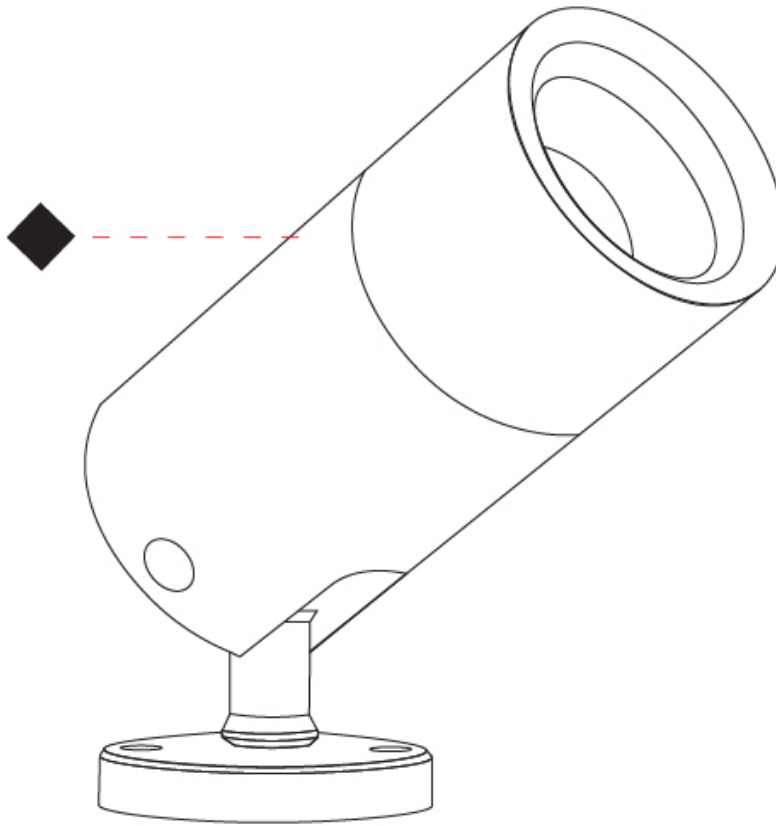

VARIO 60 SURFACE

E12F0000-

PROJECT _____

TYPE _____

SPECIFIER _____

QUANTITY _____

DATE _____