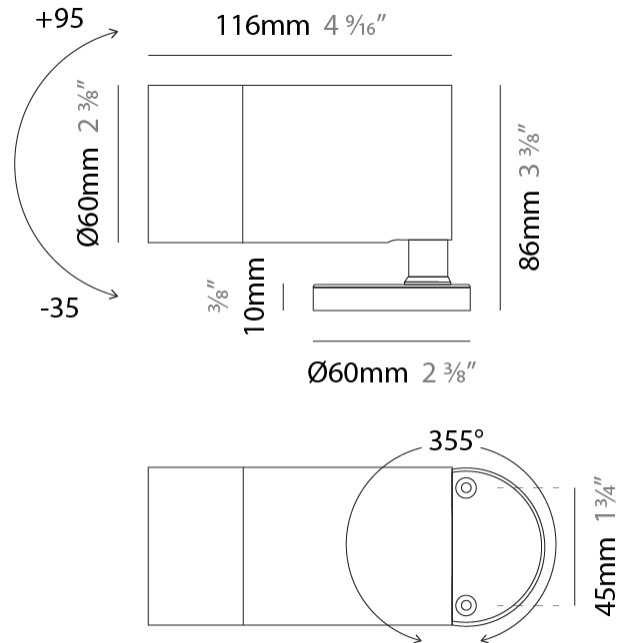

GENERAL

Series: Vario
Subseries: Vario 60
Brand: Unonovesette
Division: Exterior
Mounting Type: Surface
Mounting Location: Above Ground
Subcategory: Flood

PHYSICAL

Shape: Cylinder
Diameter (mm): 60
Diameter (in): 2 3/8
Height (mm): 116
Height (in): 4 9/16
Light Distribution: Adjustable / Direct
Weight (kg): 0.5
Weight (lbs): 1.102
Installation Requirement: Surface mounted / Spike / Tree strap
Diffuser: Extra clear tempered / Frosted glass 6mm
Fixture Finish: [ABA](#) / [ANA](#) / [ASB](#)
Fixture Material: Machined Anticorodal Aluminium
Cable Details: 350mm NS20N PCP 2x0.5 mm2

ELECTRICAL

Lamp Type: LED
Input Wattage (W): 5.5
Total Output Wattage (W): 5
Dimming: Non-Dimming / Phase Dimming (120Vac only) / 0-10V Dimming
Driver Included: No
Driver Location: Remote
Driver Type: Constant Voltage - Universal
Driver Class: Class 2
Input Voltage (V): 120 - 277
Output Voltage (V): 24

LED

Number of LEDs: 1
Color Temperature (°K): [2700](#) / [3000](#) / [4000](#)
Max. Delivered Lumen (lm): 415 (3000K)
CRI: >90 CRI
Lamp Life (hrs): 100000

OPTICAL

Optic°: [10](#) / [30](#) / [50](#) / [10x45](#) / [45x10](#)
Beam Angle: Narrow / Medium / Wide / Elliptical

RATINGS AND CERTIFICATIONS

Certified By: Certified for North American Standards
IP rating: IP66
IK Rating: IK08